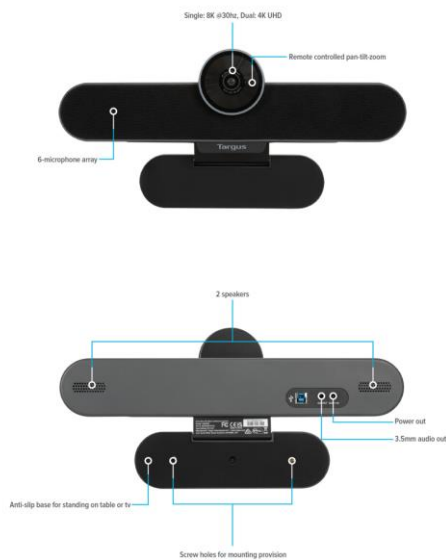

### What's in the Box:

- AEM350
- Remote Control
- AC Adapter
- Webcam cover
- USB Cable (2 m)
- User Guide
- AAA Battery x2
- Screws x4
- Drywall Anchors x4
- L Bracket
- Thumb screws

### Targus® All-in-One 4K Video Conference System

Camera	
Lens Construction	6 element - 4G2P
Lens Aperture	f/2.2
Lens Field of View (FoV) - Horizontal / Vertical / Diagonal	H: 120 degrees / V: 76 degrees / D: 128 degrees
Lens unit Pan & Tilt - Horizontal / Vertical	Manual - H: 8 degrees (total 16 degrees) / V: 5 degrees (total 10 degrees)
Total Room Coverage (field of view + pan and tilt)	H: 136 degrees / V: 86 degrees
Auto Focus	No - Fixed Focus
Auto Focus method	N/A
Lens Focal length	N/A
Sensor Type	Sony Low-illumination CMOS
Sensor Size	1/2.8-type
Sensor Native resolution	8.5 MegaPixels
Video resolution/ frame rate	4K UHD @ 30 fps (up to 3840 x 2160 pixels)
Digital Zoom, Pan, Tilt & Zoom (PTZ)	5x Digital Zoom in Full HD Digital PTZ via remote control
Video Codec	MJPEG, YUY2
Image correction	Backlight Compensation (via Remote control), Low-light compensation
Active conference notification	Ring LED
Face/ Human figure detection	No

### Dimensions

Length x Width x Height (cm)	35.2 x 11.85 x 7.55 cm
Weight (kg)	0.89 Kg (AEM350 only) 1.3 Kg (with other accessory)